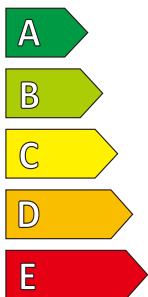

ROYAL PERFORMANCE

225/45ZR17 94W XL

ENERGY

ROYAL BLACK

2R082H1

225/45ZR17 94 W

C1

D