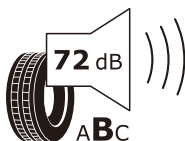

ROYAL PERFORMANCE

225/45ZR17 94W XL

ENERGY

ROYAL BLACK

2R082H1

225/45ZR17 94 W

C1

D

C

2020/740